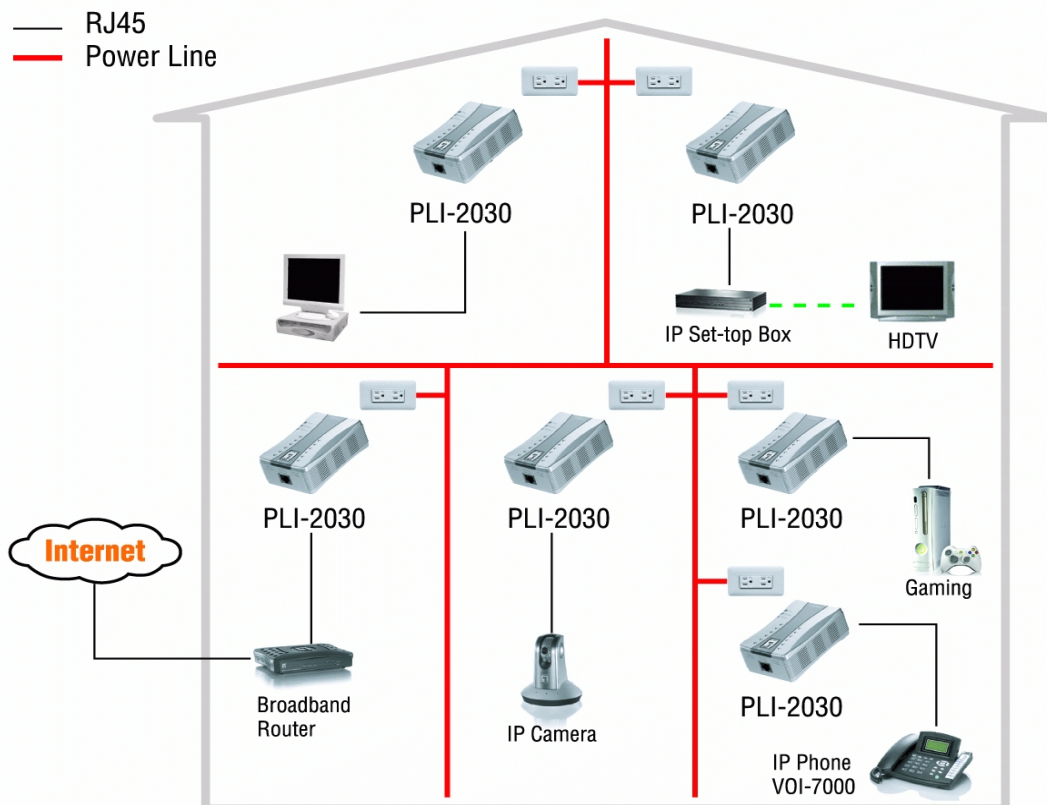

Technical Specification

- **Network Protocol Compatibility**
  IEEE 802.3 (10Base-T) Ethernet
  IEEE 802.3u (10Base-Tx) Fast Ethernet
  IEEE 802.3x (Half-duplex back pressure)
  IEEE 802.3x (Full-duplex flow control)
- **Port**
  10/100Mbps Ethernet RJ-45
  Auto-negotiation, Auto MDI/MDIX
- **Modulation**
  1024/256/64/16/8 QAM, QPSK, BPSK
- **Frequency Band**
  2 Mhz to 30 Mhz
- **Security**
  128-bit AES Link Encryption with key management
- **Button**
  Hardware Security Button
  Reset Button
- **Data Rate**
  Up to 200 Mbps
- **LEDs**
  Power
  HomePlug Link/Act
  Ethernet Link/Act
- **OS Supported for included Network Utility**
  Windows™ 2000/XP *
- **Power input**
  AC 100-240V, 50~60 Hz
  USA, EU, UK and AU Power Plug available
- **Temperature**
  Operating: 0°C ~45°C
  Storage: -25°C ~70°C
- **Humidity**
  Operating: 10% ~ 90% (non-condensing)
- **Dimension**
  103.0mm(L) * 71.5mm(W) * 38.0mm(H)
- **EMI and Safety**
  FCC Part 15 Class B, 3-home FCC Certificate
  CE Mark
  UL, cUL IEC950
  CE LVD

Product Diagram

Ordering Information

PLI-2030: 200Mbps HomePlug AV

For more information, please contact your LevelOne representative, or visit our website
All technical specifications are subject to change without notice.
All mentioned brand names are registered trademarks and property of their owners

www.level1.com